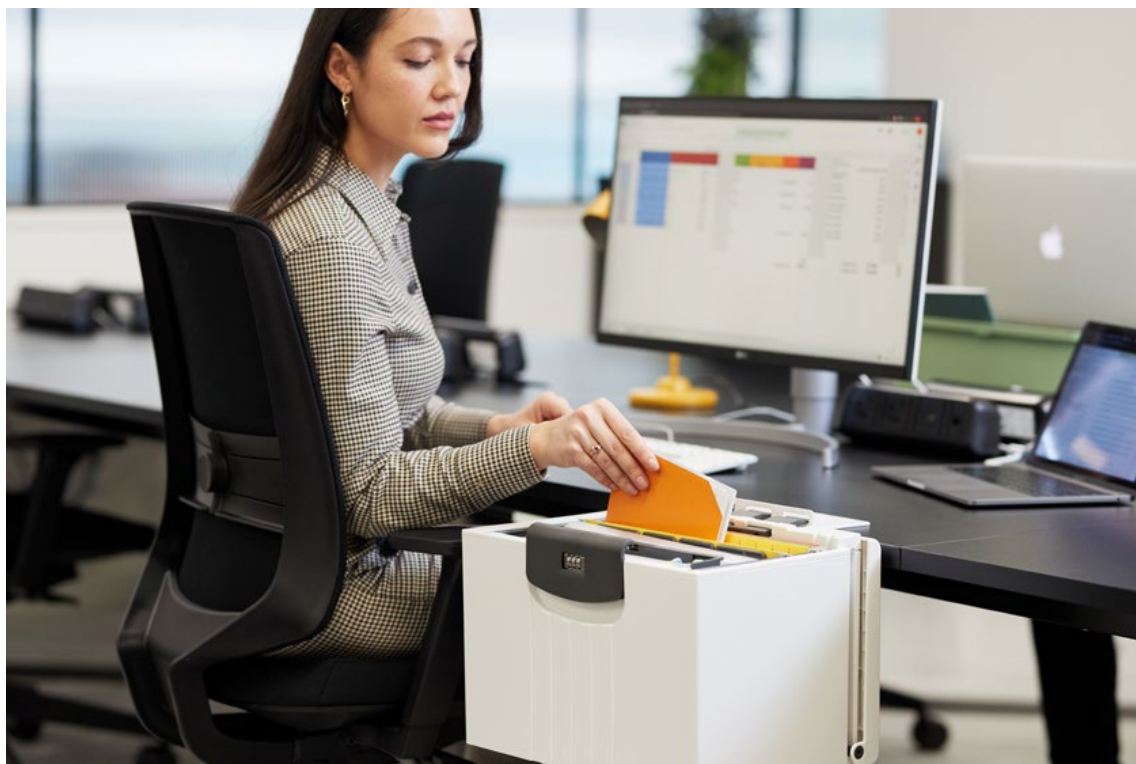

HOTBOX O

Your lockable space

Design insights

- Two handles for safe and easy movability: top handle for carrying and side handle for removing from your locker
- Flexible hanging system allows you to hang A4 files
- Unique lid design allows the lid to retract out of sight
- Personal buddy to hold your on-desk work tools
- Combination lock for extra security

Materials

Hotbox Origin is made from polypropylene and has an aluminium inner lining.

Accessorise

Use the Hotbox Origin Desk Clamp to hang it from a desk or the dining room or kitchen table. (Sold separately)

Colours